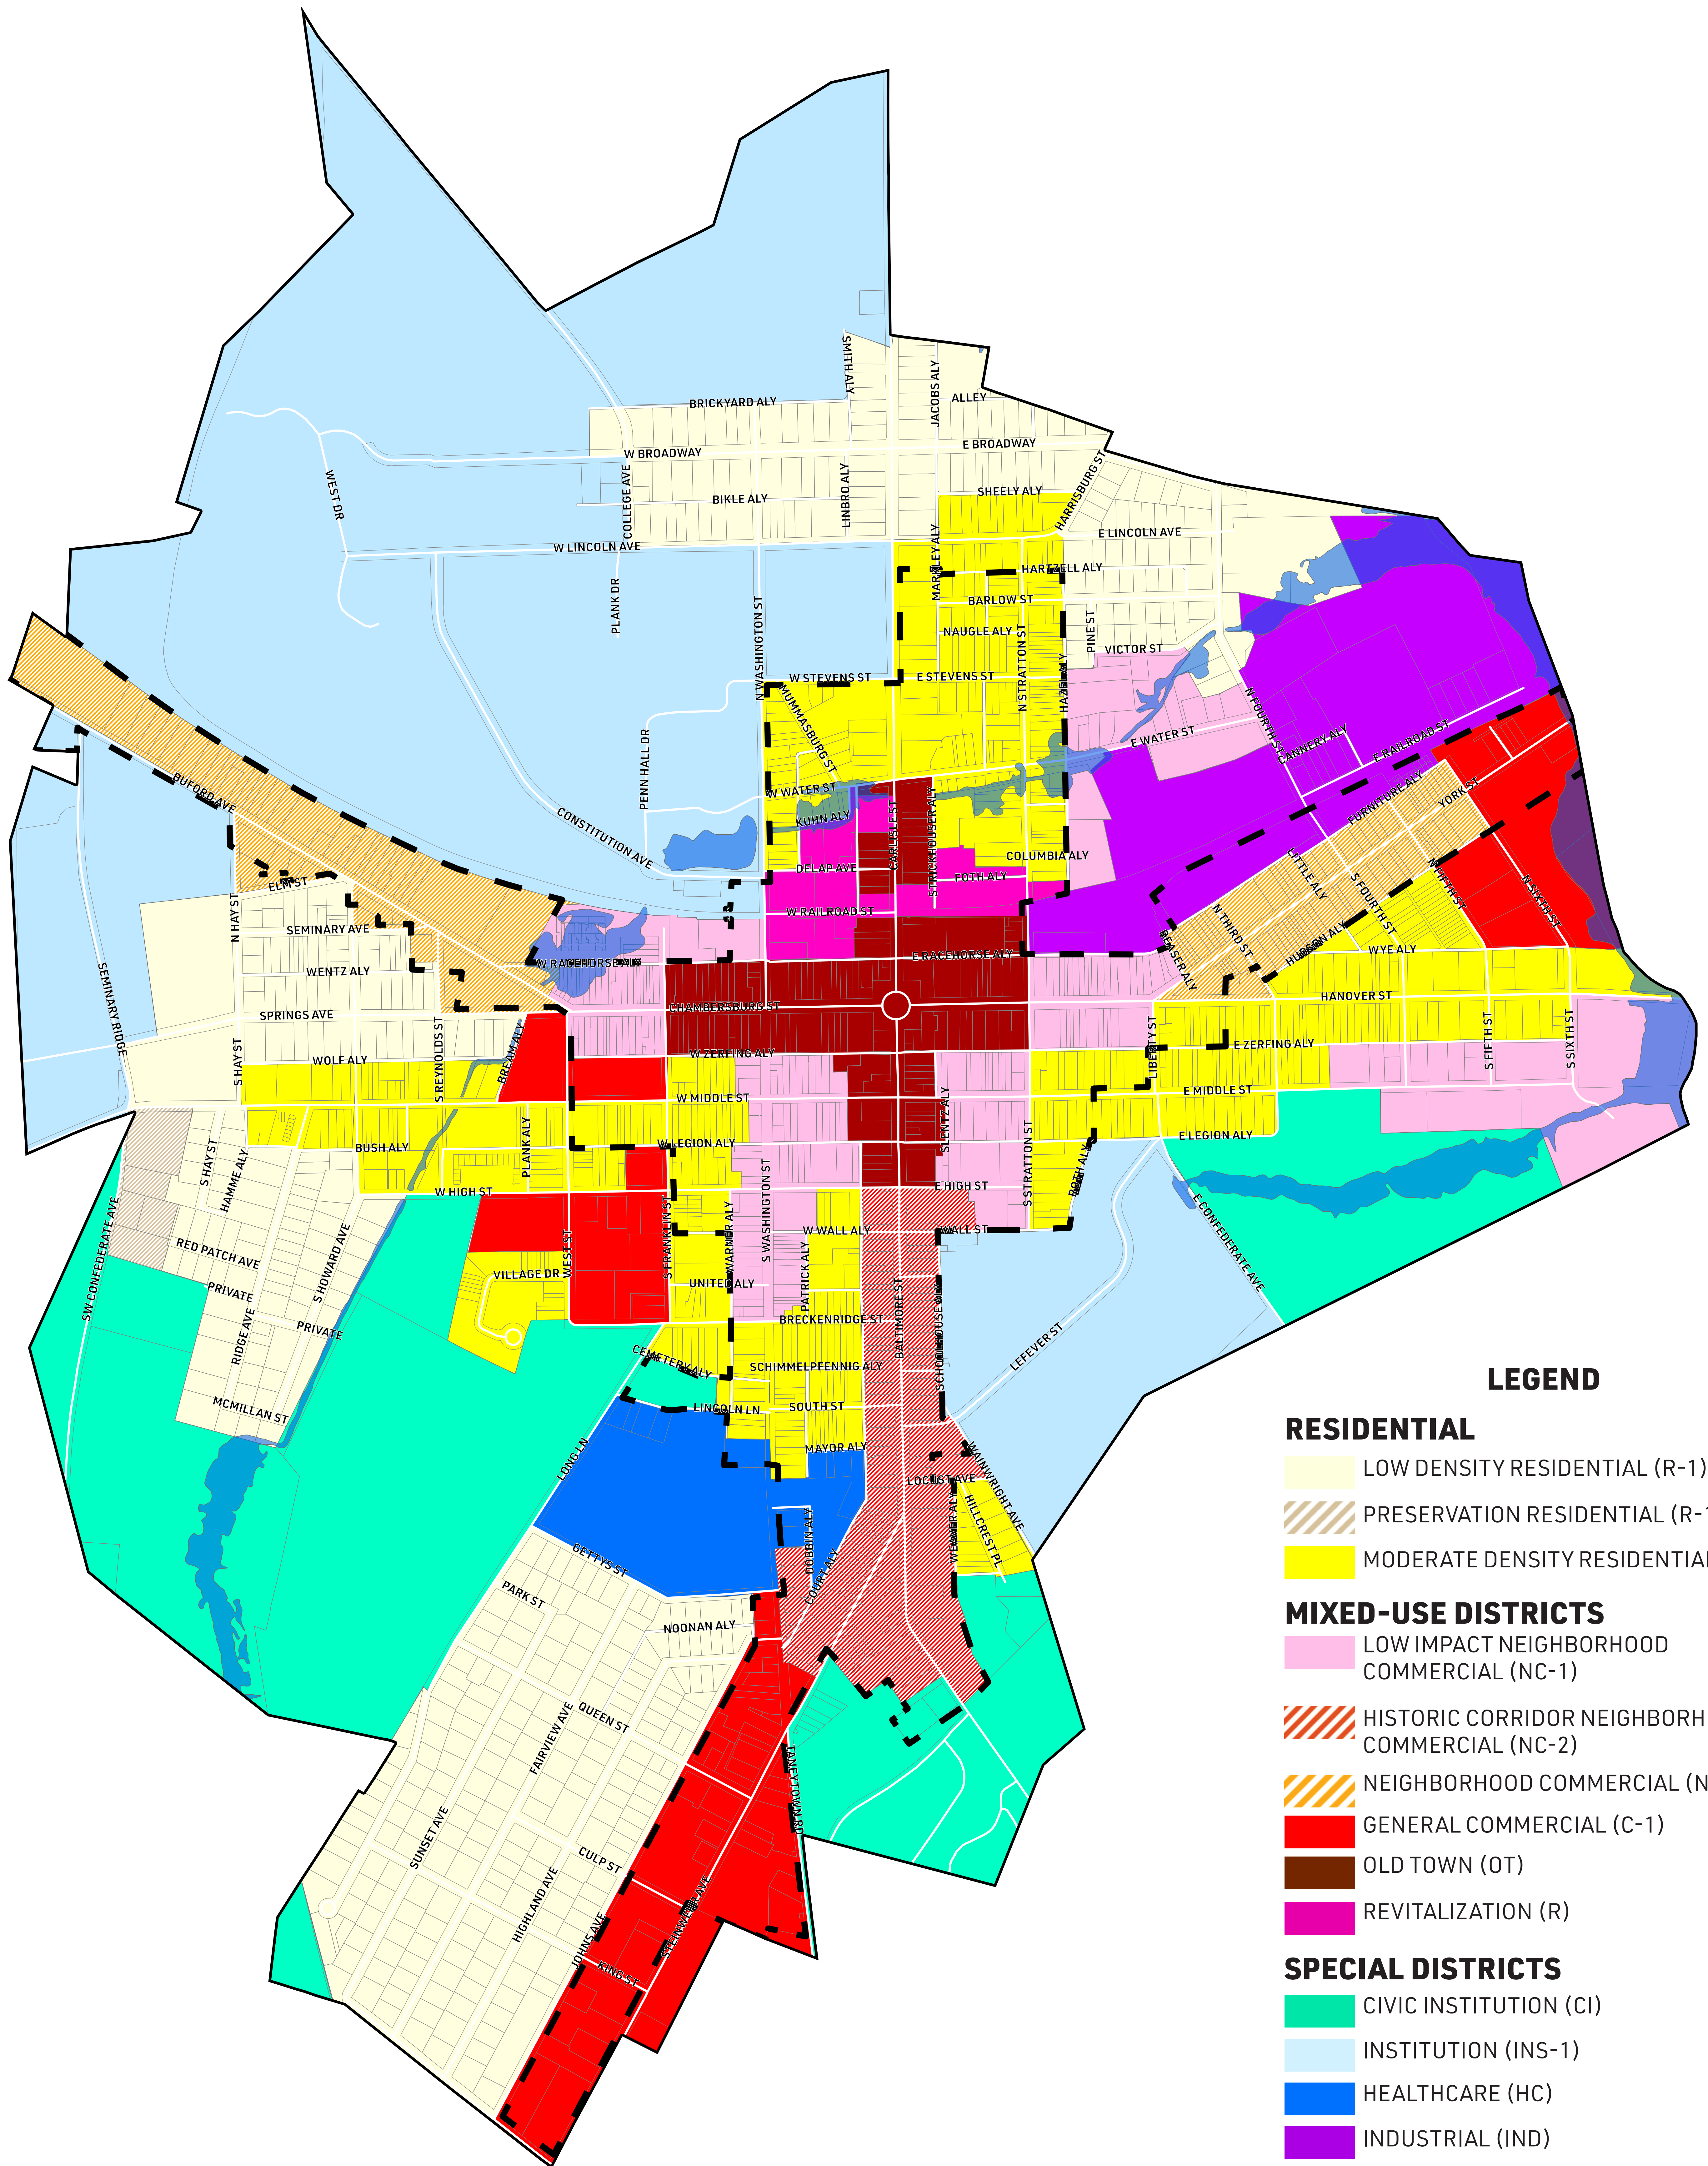

BOROUGH OF GETTYSBURG

ZONING MAP

VERSION DATE - 04.29.24

LEGEND

- RESIDENTIAL**
 - LOW DENSITY RESIDENTIAL (R-1)
 - PRESERVATION RESIDENTIAL (R-1A)
 - MODERATE DENSITY RESIDENTIAL (R-2)
- MIXED-USE DISTRICTS**
 - LOW IMPACT NEIGHBORHOOD COMMERCIAL (NC-1)
 - HISTORIC CORRIDOR NEIGHBORHOOD COMMERCIAL (NC-2)
 - NEIGHBORHOOD COMMERCIAL (NC-3)
 - GENERAL COMMERCIAL (C-1)
 - OLD TOWN (OT)
 - REVITALIZATION (R)
- SPECIAL DISTRICTS**
 - CIVIC INSTITUTION (CI)
 - INSTITUTION (INS-1)
 - HEALTHCARE (HC)
 - INDUSTRIAL (IND)
- OVERLAY**
 - FLOODPLAIN
 - HISTORIC DISTRICT